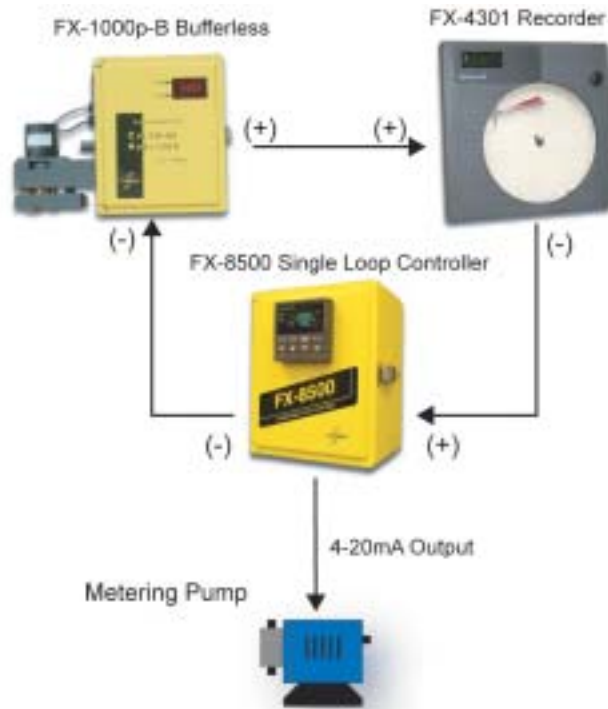

FX-1000p-B Bufferless - Connecting a Single Loop Controller

Electrical Schematic

P.O. Box 39 - 2101 Creek Road - Glen Moore, PA 19343

(610) 942-2888 - Fax: (610) 942-2769 - (800) 874-0590

Email: foxcroft@bellatlantic.net - Web Site: www.foxcroft.com