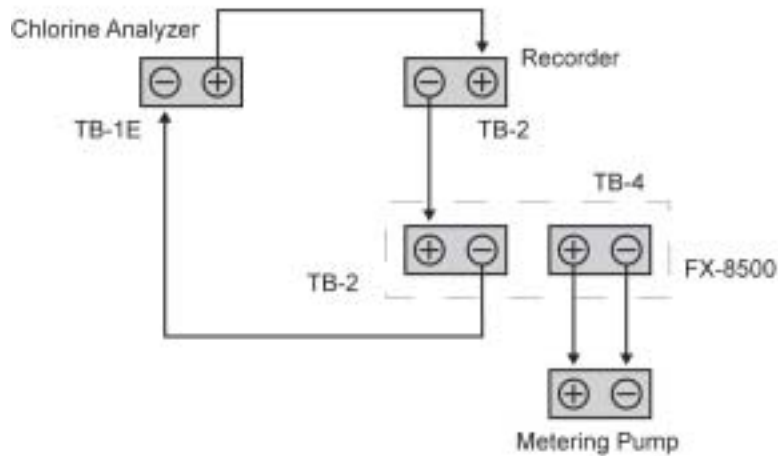

FX-1000p-B Bufferless - Connecting a Single Loop Controller

Electrical Schematic

P.O. Box 39 - 2101 Creek Road - Glen Moore, PA 19343

(610) 942-2888 - Fax: (610) 942-2769 - (800) 874-0590

Email: foxcroft@bellatlantic.net - Web Site: www.foxcroft.com